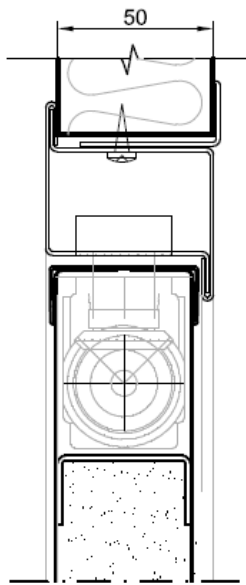

MYD B-15 DOOR (MOTOR YACHT DOOR)

FEATURES	
Thickness	48 mm
Max Vertical C.O.	2150 mm
Max Horizontal C.O.	1045 mm
Leaf finishing	PVC film, Painted, Stainless Steel, HPL, Plywood
OPTIONS	
Frame Shape	Z frame, T frame, L frame
Door Closer	concealed / external
Window	500x400 mm max / Ø 400 mm max
Ventilation grill	Yes, available
Kick out panel	Yes, available