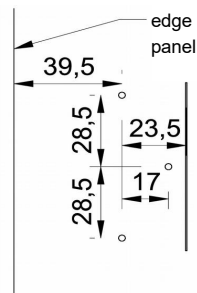

fixing option
type

A