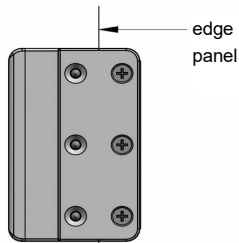

fixing option
type

B