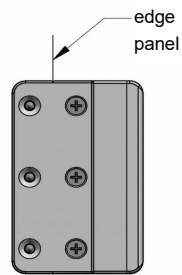

| | |
|----------------------|---|
| BAJOFIX white colour | H700-1016 product number |
| BAJOFIX black colour | H700-1017 product number |
| material | recyclable polycarbonate |
| bored holes | nr 6 holes Ø 4 mm, countersunk holes on both sides |
| screws number | from 3 up to 6 screws |
| weight | 21 g. |

fixing option
type

A

fixing option
type

B

fixing option
type

C

fixing option
type

D