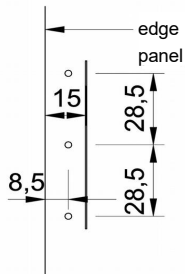

fixing option
type

B