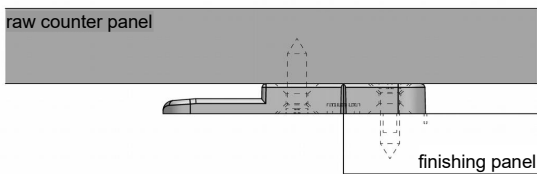

fixing option
type

B