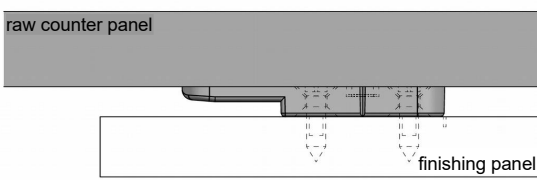

fixing option
type

A