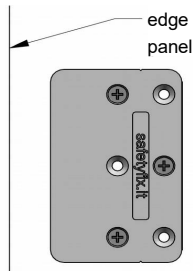

fixing option
type

A