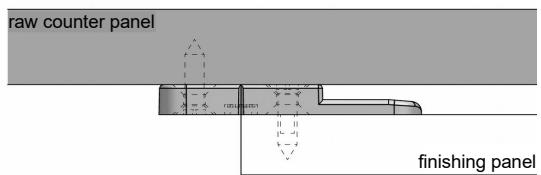

| | |
|----------------------|---|
| BAJOFIX white colour | H700-1016 product number |
| BAJOFIX black colour | H700-1017 product number |
| material | recyclable polycarbonate |
| bored holes | nr 6 holes Ø 4 mm, countersunk holes on both sides |
| screws number | from 3 up to 6 screws |
| weight | 21 g. |

fixing option
type

A

fixing option
type

B

fixing option
type

C

fixing option
type

D