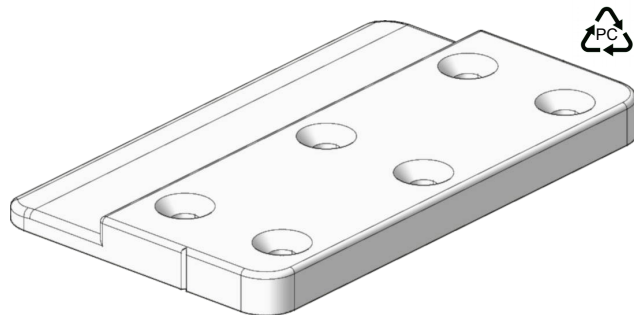

BAJOFIX

Bajofix is a plate that allows a very quick fixing of finishing panels on ceiling, wall panels, and even floor panels. The plate guarantees a perfect alignment of the panels. With Bajofix plate you can have easily removable panels, even in case of finishing panels that they don't need to be removed frequently.

| | |
|----------------------|---|
| BAJOFIX white colour | H700-1016 product number |
| BAJOFIX black colour | H700-1017 product number |
| material | recyclable polycarbonate |
| bored holes | nr 6 holes Ø 4 mm, countersunk holes on both sides |
| screws number | from 3 up to 6 screws |
| weight | 21 g. |