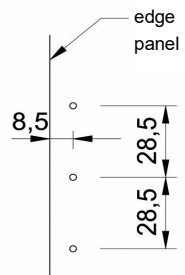

| | |
|----------------------|---|
| BAJOFIX white colour | H700-1016 product number |
| BAJOFIX black colour | H700-1017 product number |
| material | recyclable polycarbonate |
| bored holes | nr 6 holes Ø 4 mm, countersunk holes on both sides |
| screws number | from 3 up to 6 screws |
| weight | 21 g. |

fixing option
type

A

fixing option
type

B

fixing option
type

C

fixing option
type

D